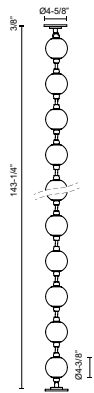

MARNI PD321720-RT

Vertical Option

Horizontal Option

FIXTURE DIMENSIONS	L143-1/4" x W4-3/8" x H4-3/8"
LIGHT SOURCE	LED with Remote Driver
WATTAGE	94W
TOTAL LUMENS	5830lm
DELIVERED LUMENS	NB-4675lm*; PN-4580lm*;
VOLTAGE	120-277V
COLOR TEMPERATURE	3000K
CRI (RA)	90CRI
DIMMABLE	Yes, TRIAC/ELV (Not Included) or 0-10V Dimmer (Optional, Not Included)
DIFFUSER DETAILS	Clear Carved Acrylic
MATERIAL	Aluminum + Steel
SLOPED CEILING ADAPTABLE	Yes, Up to 45 Degrees
ILLUMINATION DIRECTION	Omni-directional
LOCATION	Dry
CANOPY DIMENSIONS	D4-5/8" x H3/8"
PAINT FINISH	NB01; PN01;

[D - Diameter, L - Length, W - Width, H - Height, E - Extension]

AVAILABLE FINISHES:

PD321720NB-RT
Natural Brass

PD321720PN-RT
Polished Nickel

*For complete warranty terms, please visit: www.aloralighting.com/warranty